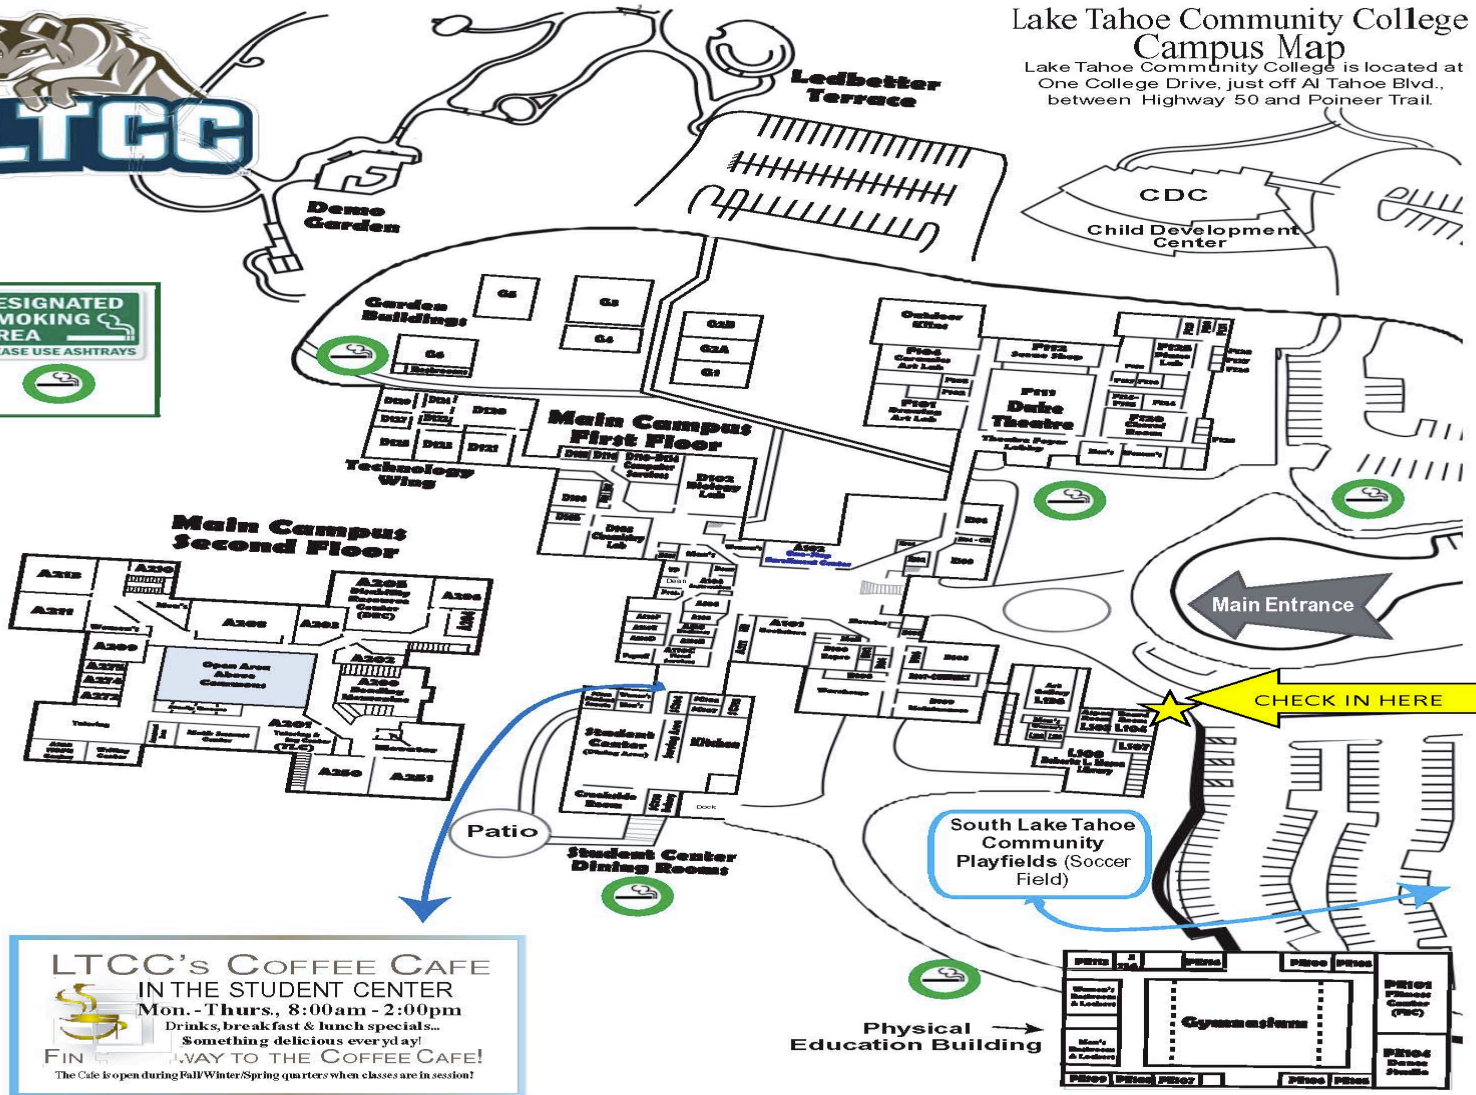

# Lake Tahoe Community College Campus Map

Lake Tahoe Community College is located at One College Drive, just off Al Tahoe Blvd., between Highway 50 and Pioneer Trail.

**LTCC's COFFEE CAFE**  
IN THE STUDENT CENTER  
Mon. - Thurs., 8:00am - 2:00pm  
Drinks, breakfast & lunch specials...  
Something delicious everyday!  
FINALLY, A WAY TO THE COFFEE CAFE!  
The Cafe is open during Fall/Winter/Spring quarters when classes are in session!

Check-in At the Aspen & Board Room