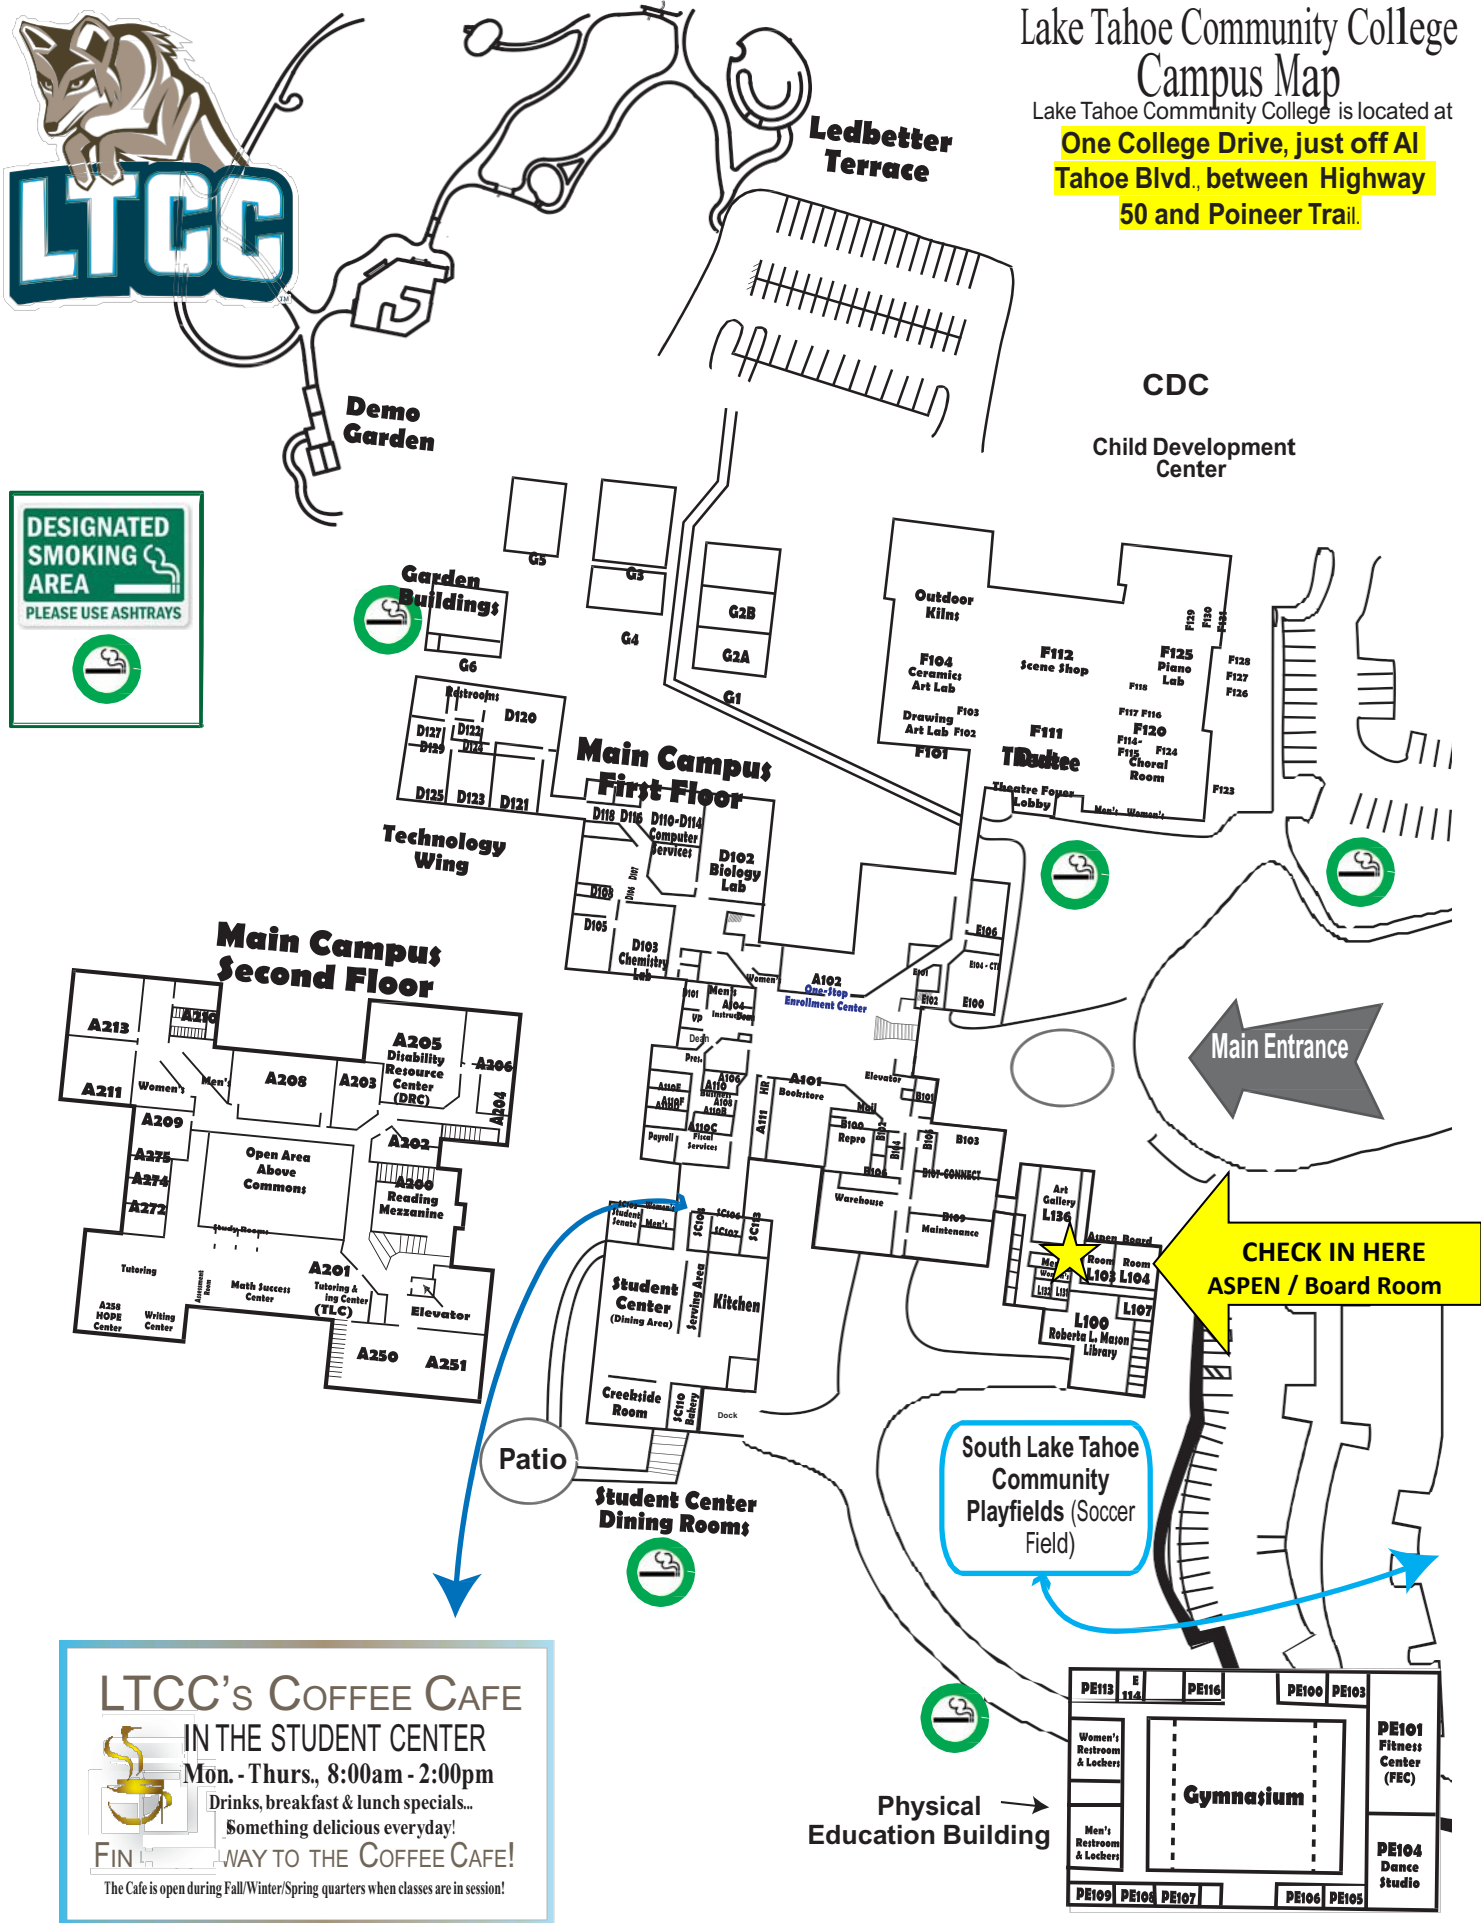

Lake Tahoe Community College Campus Map

Lake Tahoe Community College is located at
**One College Drive, just off AI
Tahoe Blvd., between Highway
50 and Pioneer Trail.**

LTCC's COFFEE CAFE
IN THE STUDENT CENTER
Mon. - Thurs., 8:00am - 2:00pm
Drinks, breakfast & lunch specials...
Something delicious everyday!
FINISH WAY TO THE COFFEE CAFE!
The Cafe is open during Fall/Winter/Spring quarters when classes are in session.